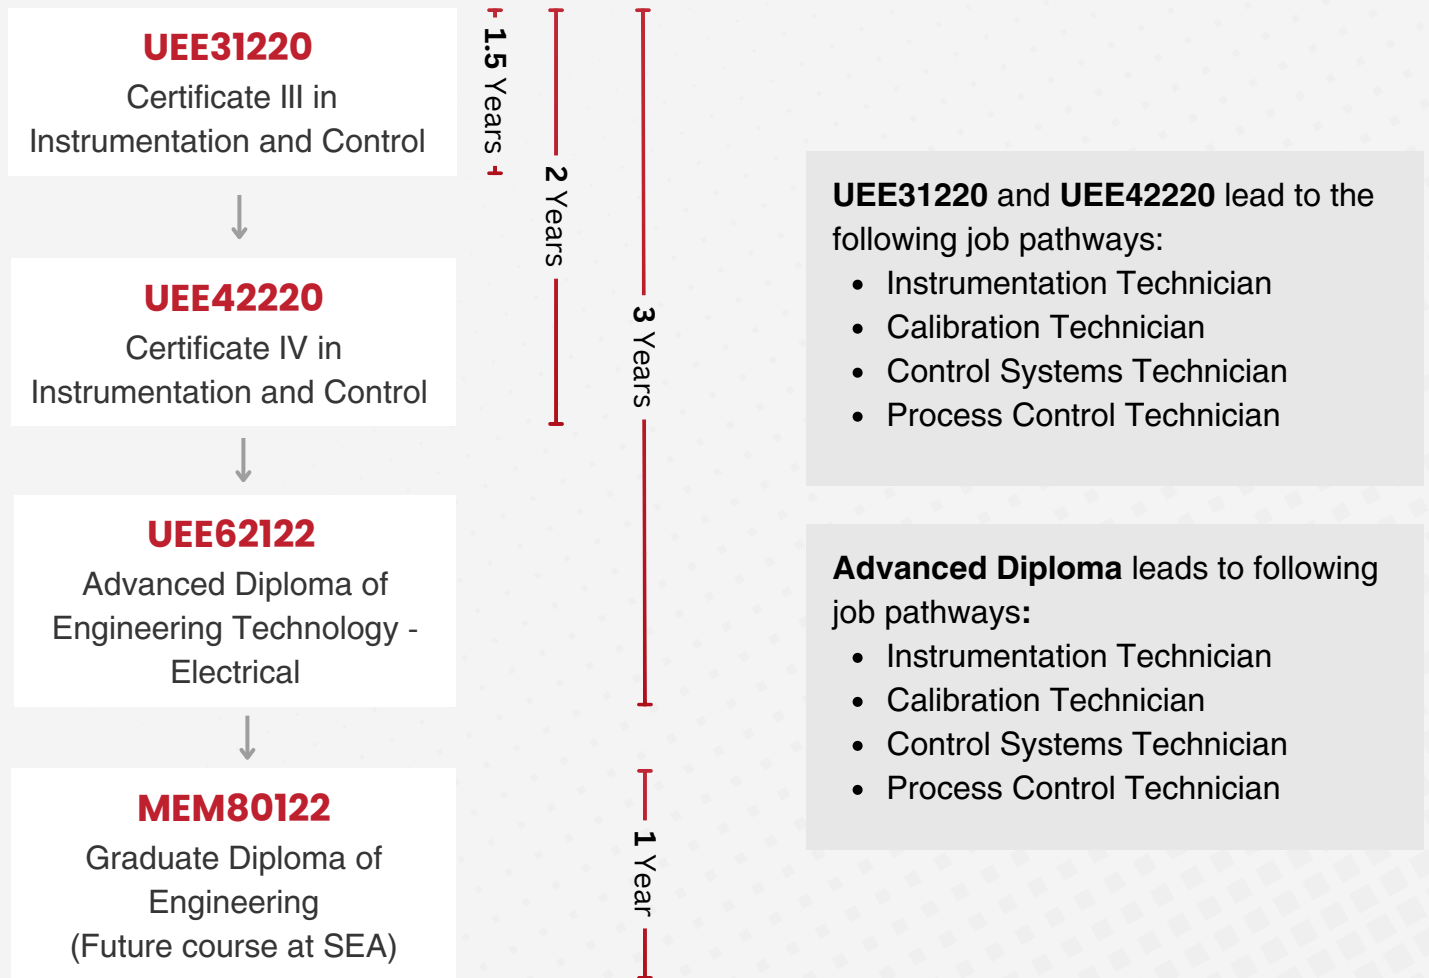

START YOUR ENGINEERING CAREER HERE

Our group has been around for over 25 years and we have worked with some incredible organisations. We are associated with:

Both PMV Training and PMV Engineering have worked with outstanding organisations, some of which are listed below, and it is through this association that we will do our best to support where we can when you are trained and ready to join the Australian workforce.

Some companies we have worked with: